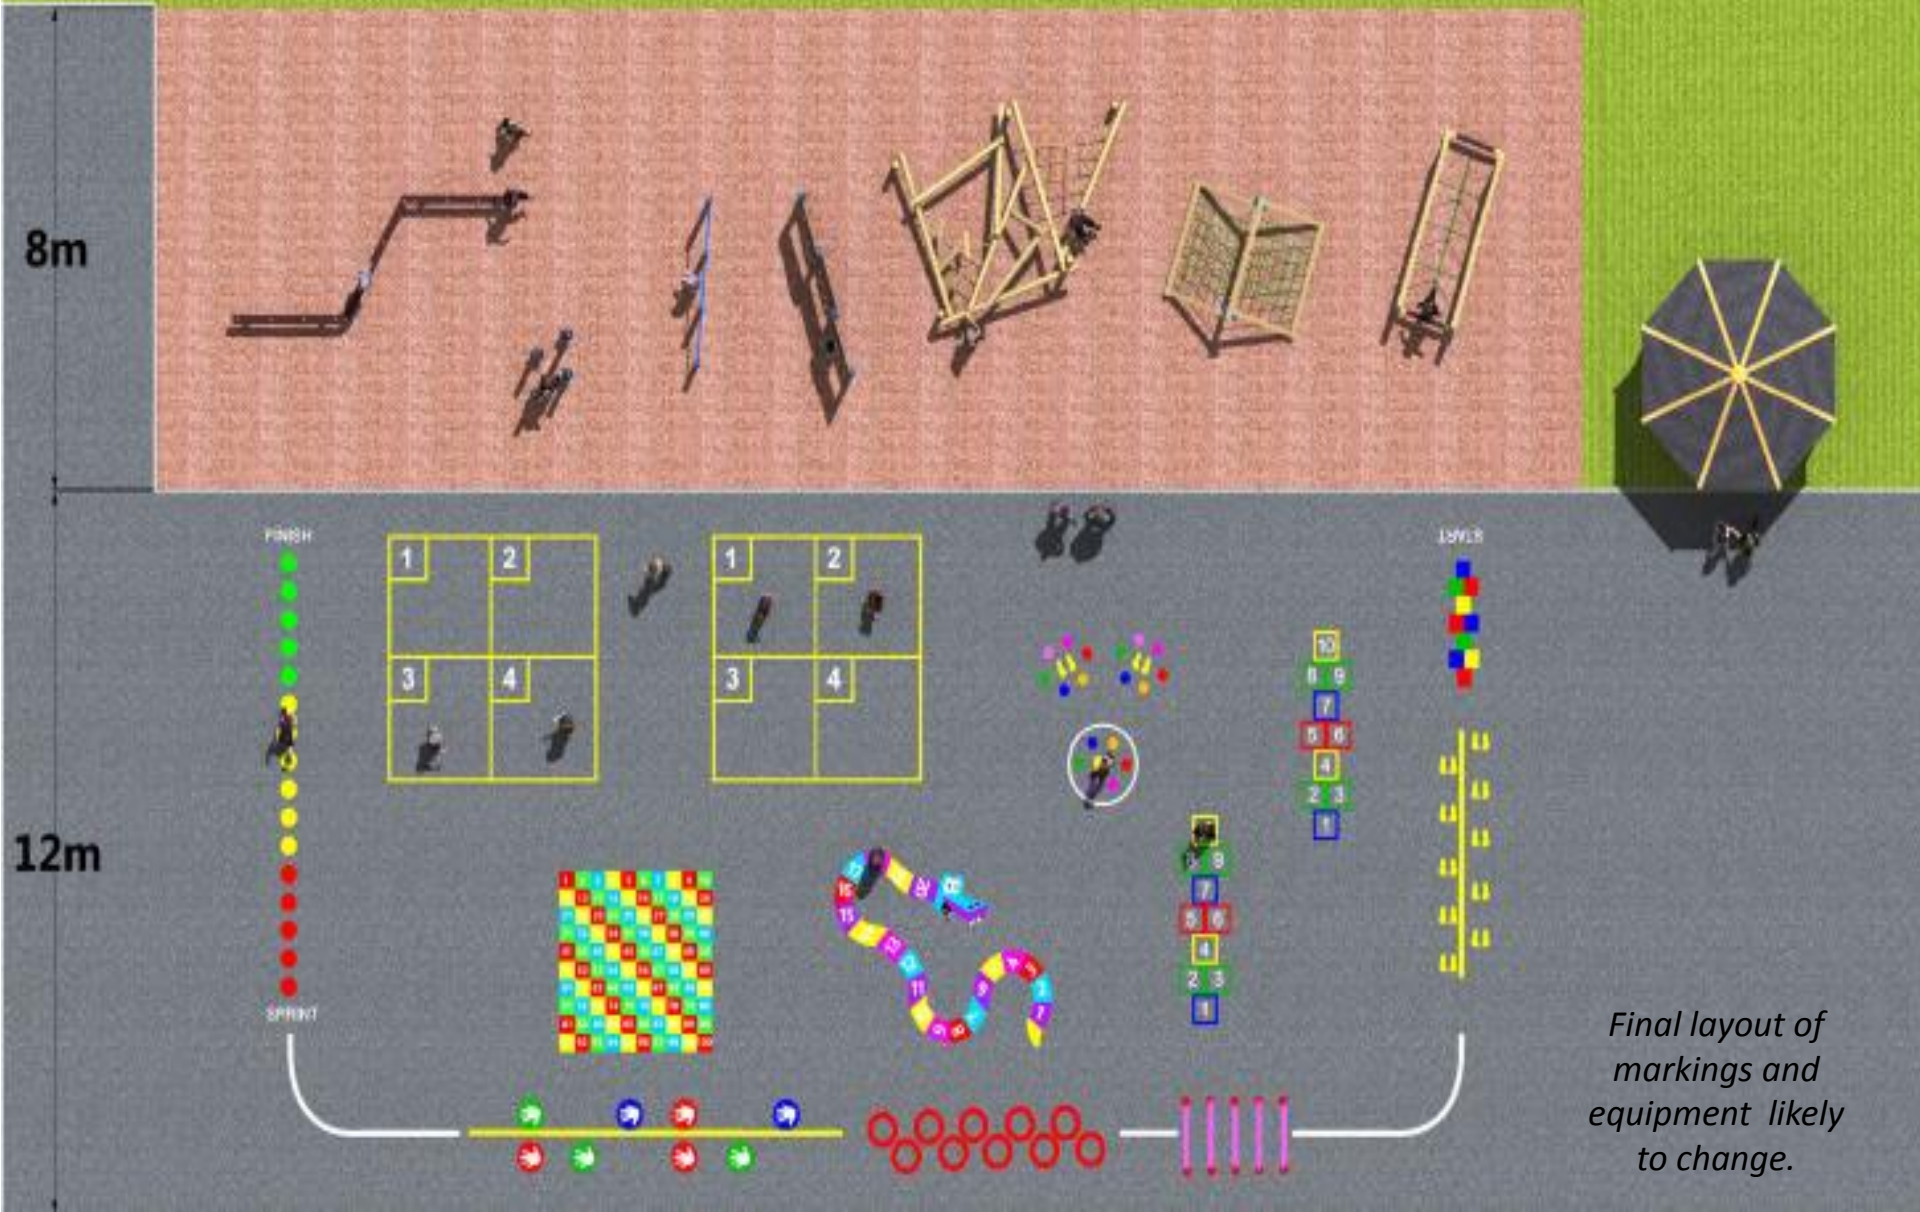

Key Stage 1 and 2 playground

Final layout of markings and equipment likely to change.

Single Balance Beam (NRO802) Balance Ropes (NRO-892997)

Climbing Wall (NRO868-1001)

Stilts (NRO806-0601)

Clamber Stack 1

Up and Over Net (NRO833-1001)

Triple Somersault (NRO809-1001)

Balance Poles (NRO817-1001)

Early Years Playground

© Timotay